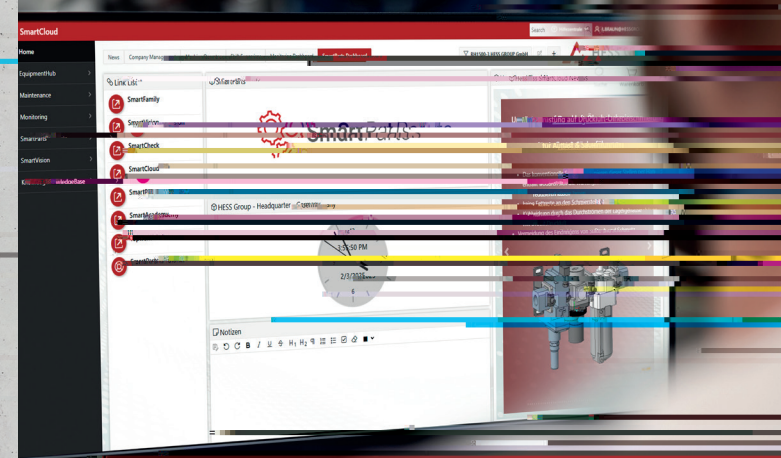

DIGITAL UNTERSTÜTZTES
ERSATZTEIL-
MANAGEMENT

SmartParts

SmartParts

Finder

Point

A member of **TOPWERK**

BE PART OF
OUR EVOLUTION ...

We put concrete into shape.